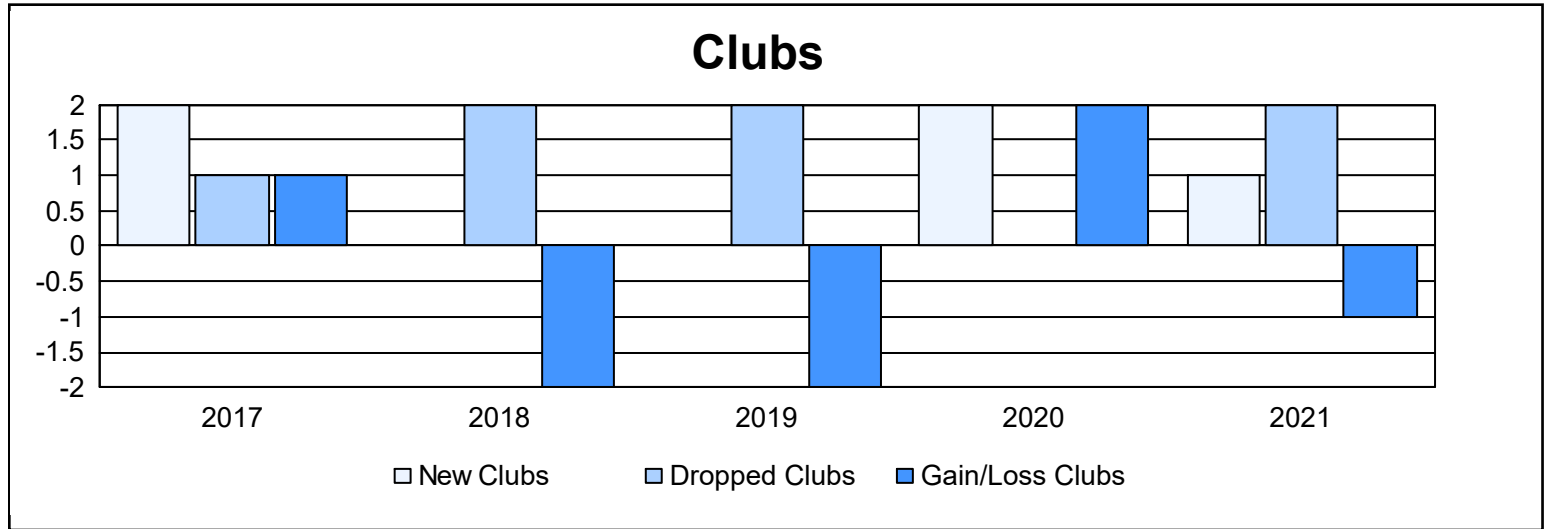

Year	New Clubs	Dropped Clubs	Gain/ Loss Clubs	New Members	Charter Members	Reinstate Members	Transfer Members	Total Member Added	Total Members Dropped	Gain/ Loss Members
2016-2017	2	1	1	111	50	6	11	178	182	-4
2017-2018	0	2	-2	119	3	12	5	139	230	-91
2018-2019	0	2	-2	99	0	6	11	116	147	-31
2019-2020	2	0	2	71	60	8	6	145	120	25
2020-2021	1	2	-1	102	29	14	6	151	167	-16
<b>Average</b>	<b>1</b>	<b>1</b>	<b>0</b>	<b>100</b>	<b>28</b>	<b>9</b>	<b>8</b>	<b>146</b>	<b>169</b>	<b>-23</b>

### Membership Composition June 2021 Cumulative