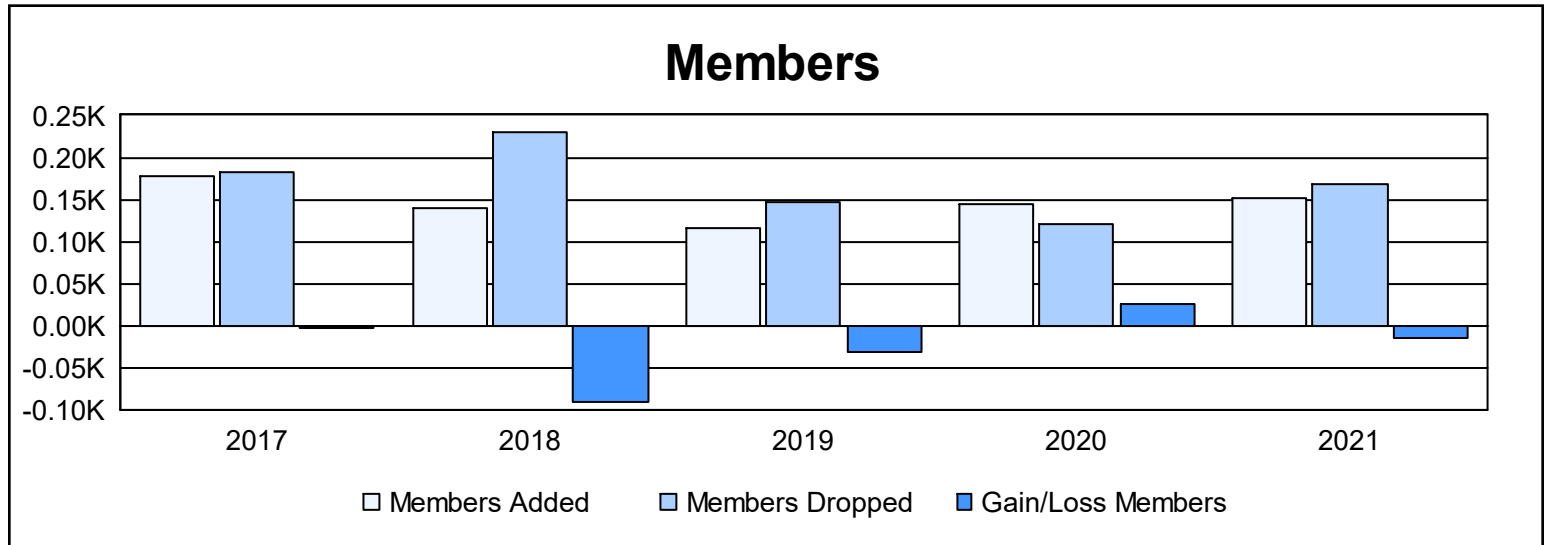

Year	New Clubs	Dropped Clubs	Gain/ Loss Clubs	New Members	Charter Members	Reinstate Members	Transfer Members	Total Member Added	Total Members Dropped	Gain/ Loss Members
2016-2017	2	1	1	111	50	6	11	178	182	-4
2017-2018	0	2	-2	119	3	12	5	139	230	-91
2018-2019	0	2	-2	99	0	6	11	116	147	-31
2019-2020	2	0	2	71	60	8	6	145	120	25
2020-2021	1	2	-1	102	29	14	6	151	167	-16
<b>Average</b>	<b>1</b>	<b>1</b>	<b>0</b>	<b>100</b>	<b>28</b>	<b>9</b>	<b>8</b>	<b>146</b>	<b>169</b>	<b>-23</b>

### Membership Composition June 2021 Cumulative