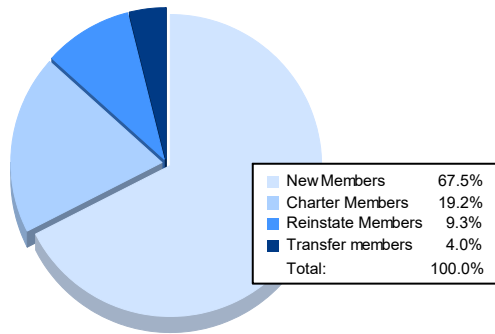

Year	New Clubs	Dropped Clubs	Gain/ Loss Clubs	New Members	Charter Members	Reinstate Members	Transfer Members	Total Member Added	Total Members Dropped	Gain/ Loss Members
2016-2017	2	1	1	111	50	6	11	178	182	-4
2017-2018	0	2	-2	119	3	12	5	139	230	-91
2018-2019	0	2	-2	99	0	6	11	116	147	-31
2019-2020	2	0	2	71	60	8	6	145	120	25
2020-2021	1	2	-1	102	29	14	6	151	167	-16
<b>Average</b>	<b>1</b>	<b>1</b>	<b>0</b>	<b>100</b>	<b>28</b>	<b>9</b>	<b>8</b>	<b>146</b>	<b>169</b>	<b>-23</b>

### Membership Composition June 2021 Cumulative

### Gender Composition June 2021 Cumulative